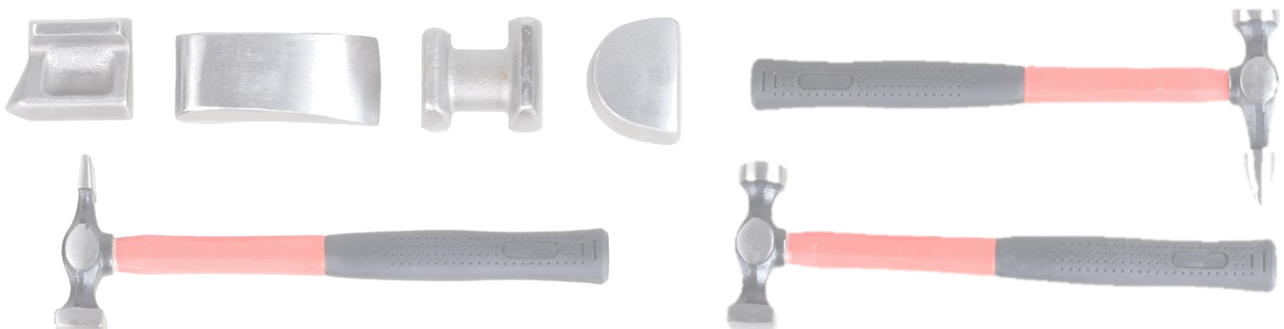

TOOLS

Code	Description	Size / Qty		
56500	Sykes Straight Pein & Finishing Hammer			
54301	Sykes Thin Curved Dolly			
JOA304	Upholstery Remover V Shape			
VOS127	Vos Mirror Cutting Knife			
VOS119	Vos Power Mix Gun	50ml		
SGF01	Water Separator in Line