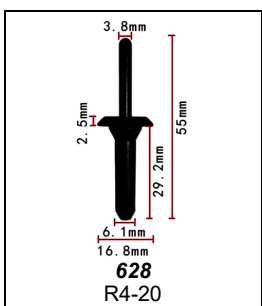

MAB Autobody Clips Catalogue May 2022