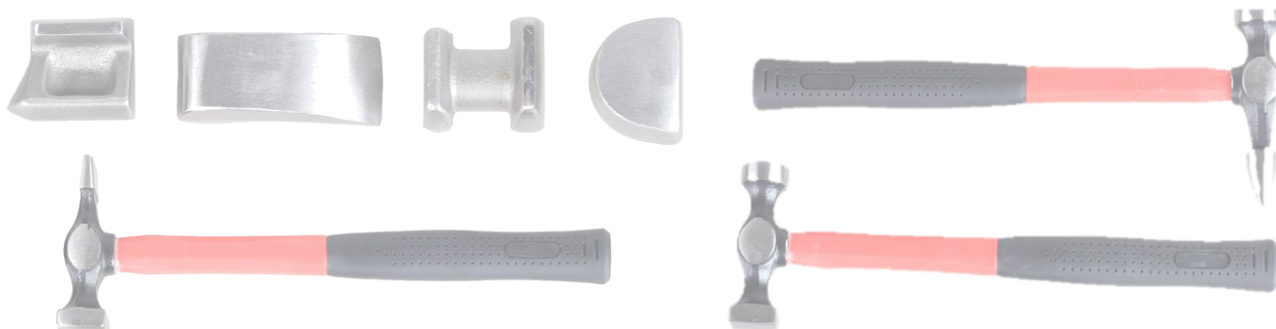

TOOLS

Code	Description	Size / Qty		
56500	Sykes Straight Pein & Finishing Hammer			
54301	Sykes Thin Curved Dolly			
JOA304	Upholstery Remover V Shape			
VOS127	Vos Mirror Cutting Knife			
VOS119	Vos Power Mix Gun	50ml		
SGF01	Water Separator in Line